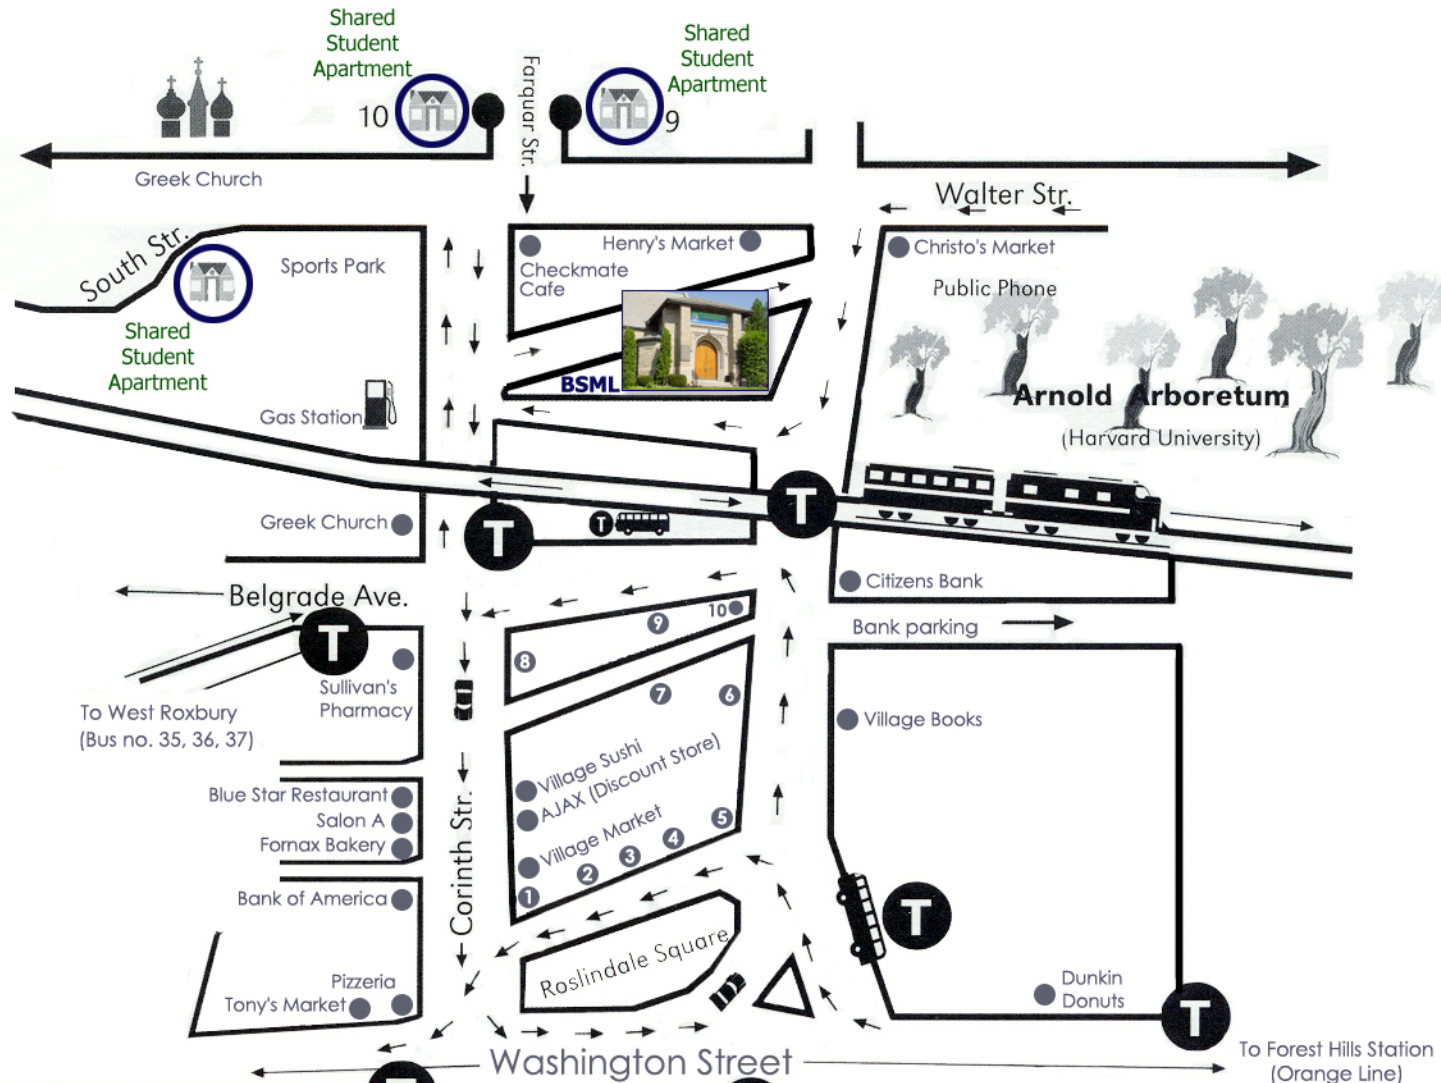

Roslindale Village

1. Imperial Kitchen (Chinese restaurant)
2. Wapo Taco
3. ATM (Automatic Teller Machine)
4. Bakery
5. Wallpaper City (keys)
6. Delfino Restaurant (Italian restaurant)
7. Birch Street Bistro
8. Sebastian's (salon)
9. Centre Cuts (salon)
10. Emack & Bolio's Ice Cream

Florence Street Apartments
Shared Student Apartment