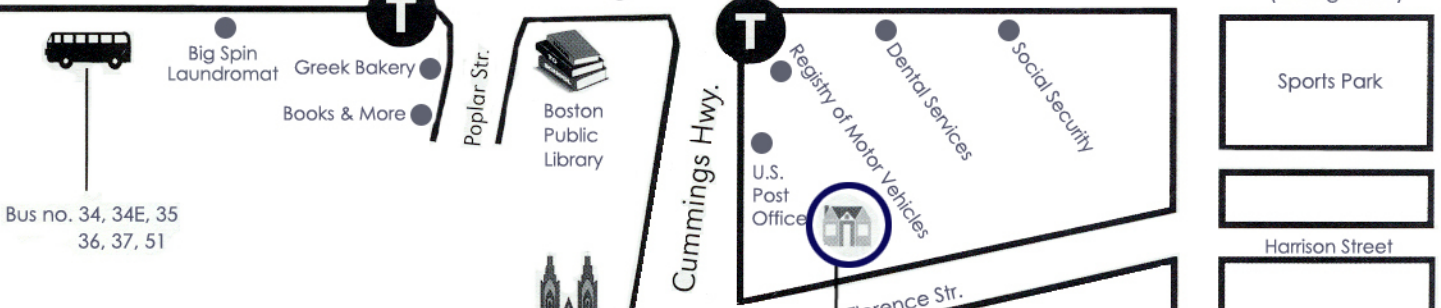

Roslindale Village

1. Imperial Kitchen (Chinese restaurant)
2. Wapo Taco
3. ATM (Automatic Teller Machine)
4. Bakery
5. Wallpaper City (keys)
6. Delfino Restaurant (Italian restaurant)
7. Birch Street Bistro
8. Sebastian's (salon)
9. Centre Cuts (salon)
10. Emack & Bolio's Ice Cream

Florence Street Apartments
Shared Student Apartment